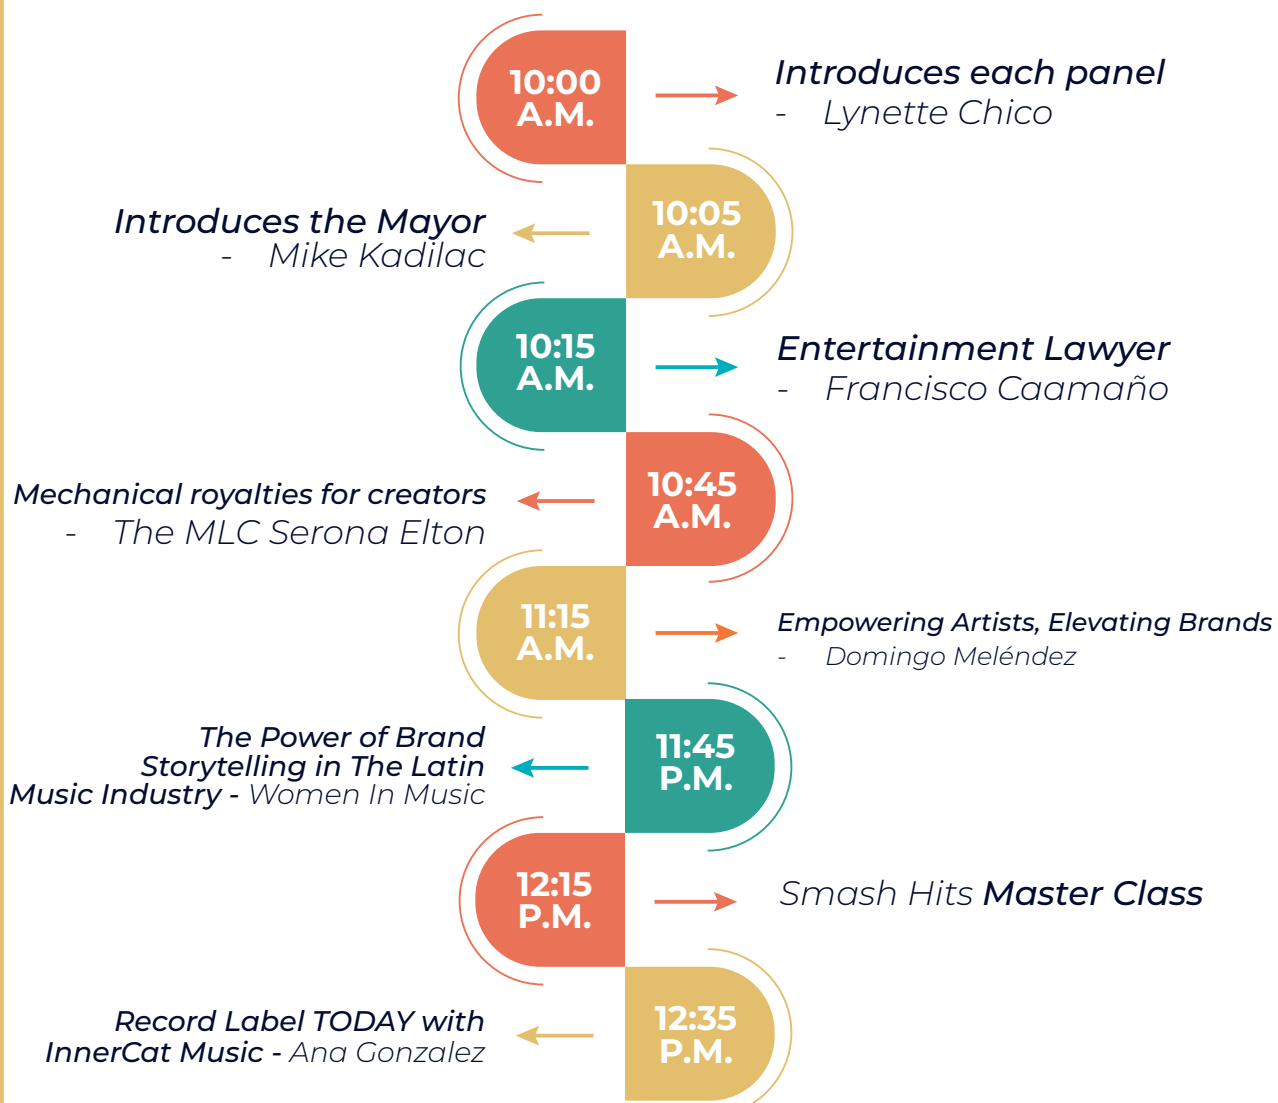

THE LATIN MUSIC HUB

CONFERENCE

HUB 1

PROGRAM

1:00 P.M. LUNCH BREAK

HUB 2

4:00 P.M. SNACK BREAK

7:00 - 9:00 PM POOLSIDE NETWORKING