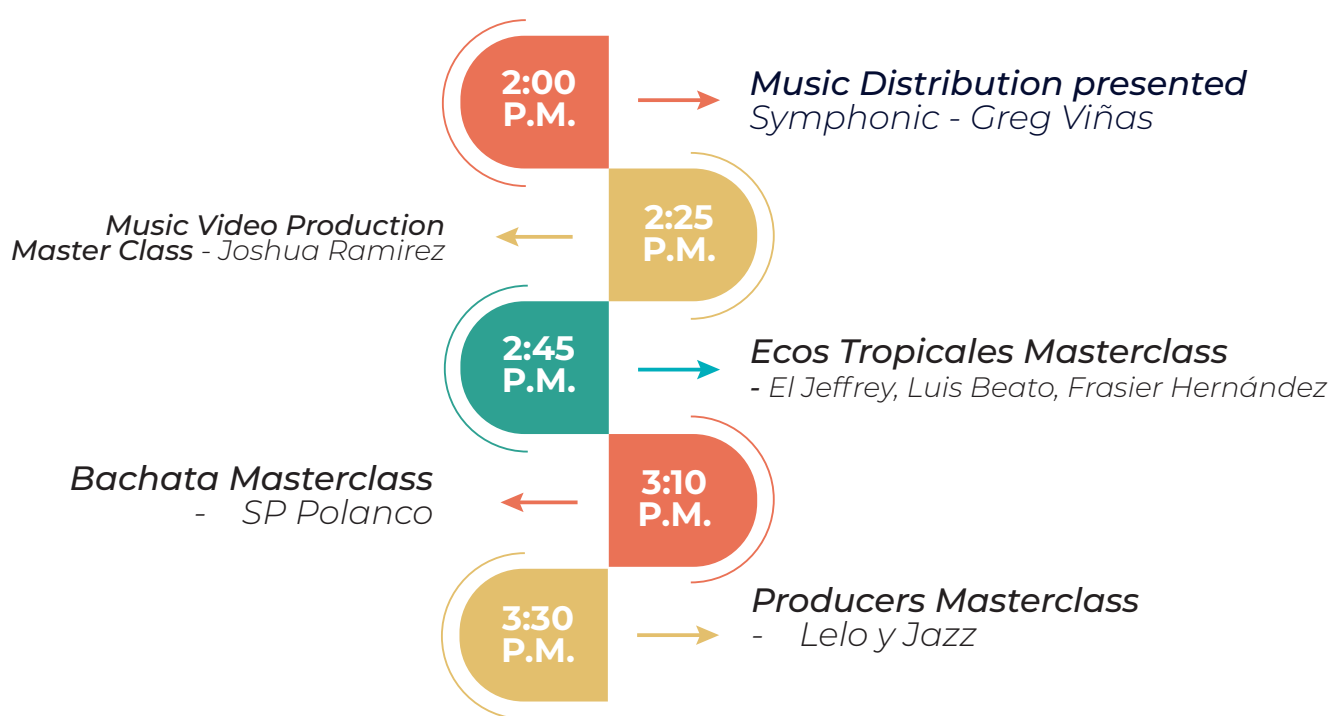

THE LATIN MUSIC HUB

CONFERENCE

HUB 1

PROGRAM

1:00 P.M. LUNCH BREAK

HUB 2

4:00 P.M. SNACK BREAK

7:00 - 9:00 PM POOLSIDE NETWORKING